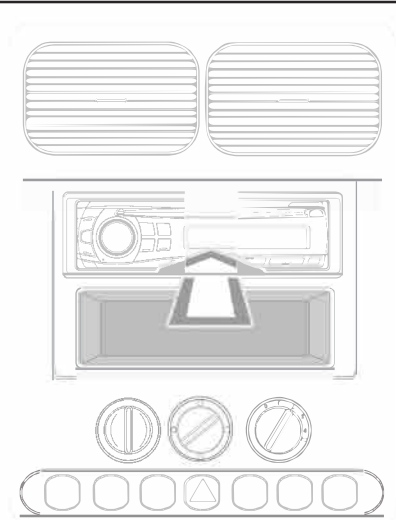

APF-S102VW

VW Can-Bus Steering Wheel Control Interface

Vehicle Compatibility:

Caddy 2015>
Sharan 2015>
T6 2015>

Beetle 2015>
Jetta 2015>
Tiguan 2015>

Steering Wheel Control Functions

Long Press - Hang up
Short Press - Pick up