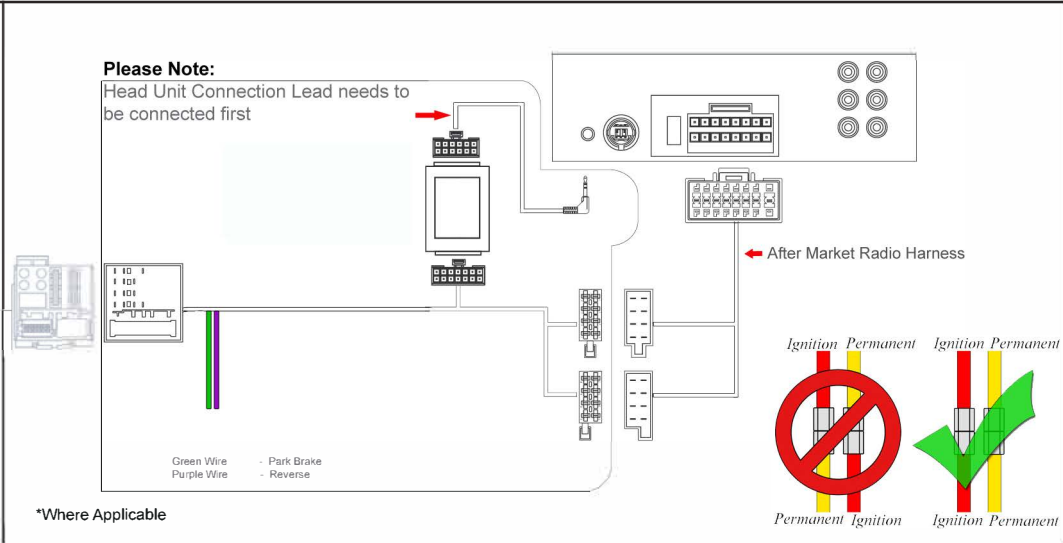

APF-S102VW

VW Can-Bus Steering Wheel Control Interface

Vehicle Compatibility:

Caddy 2015>
Sharan 2015>
T6 2015>

Beetle 2015>
Jetta 2015>
Tiguan 2015>

Steering Wheel Control Functions

Long Press - Hang up
Short Press - Pick up

*Warning - Bluetooth

If vehicle is fitted with a OEM bluetooth kit please disconnect the fuse for the bluetooth from the fuse board.

* Note All Dates are guide lines only as specifications of vehicles change