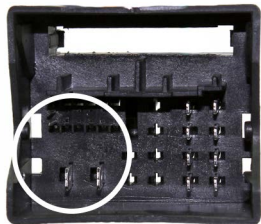

APF-S102VW

VW Can-Bus Steering Wheel Control Interface

Vehicle Compatibility:

Caddy 2015>
Sharan 2015>
T6 2015>

Beetle 2015>
Jetta 2015>
Tiguan 2015>

Steering Wheel Control Functions

Long Press - Hang up
Short Press - Pick up